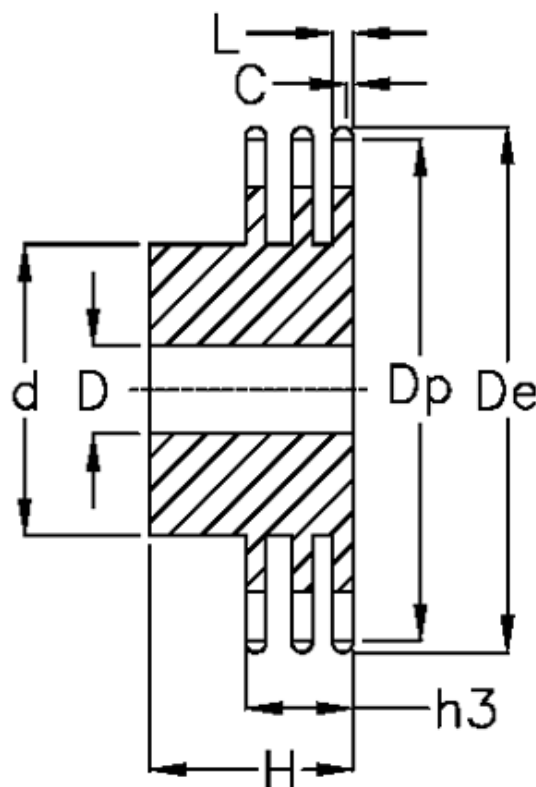

# Data Sheet

Article number: 616013003023

Description: Sprocket 06 B-3 Z=23 triplex  
predrilled

## Measures

|                |                |                 |        |
|----------------|----------------|-----------------|--------|
| C              | = 1            | h3              | = 25.6 |
| d              | = 58           | L               | = 5.2  |
| D              | = 14±0,5       | Number of teeth | = 23   |
| De             | = 73.5         |                 |        |
| Dp             | = 69.95        |                 |        |
| For chain size | = 3/8" x 7/32" |                 |        |
| For chain type | = 06 B-3       |                 |        |
| H              | = 40           |                 |        |